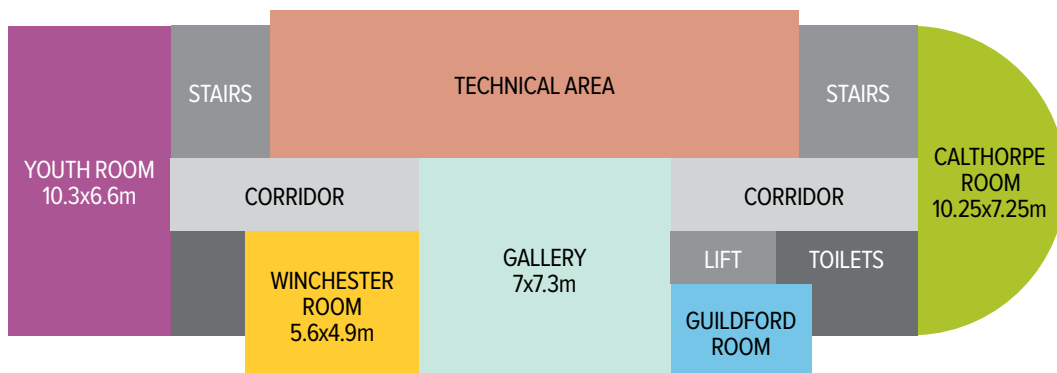

# The Church on the Heath Floor Plan\*

## GROUND FLOOR

## FIRST FLOOR

\*not to scale