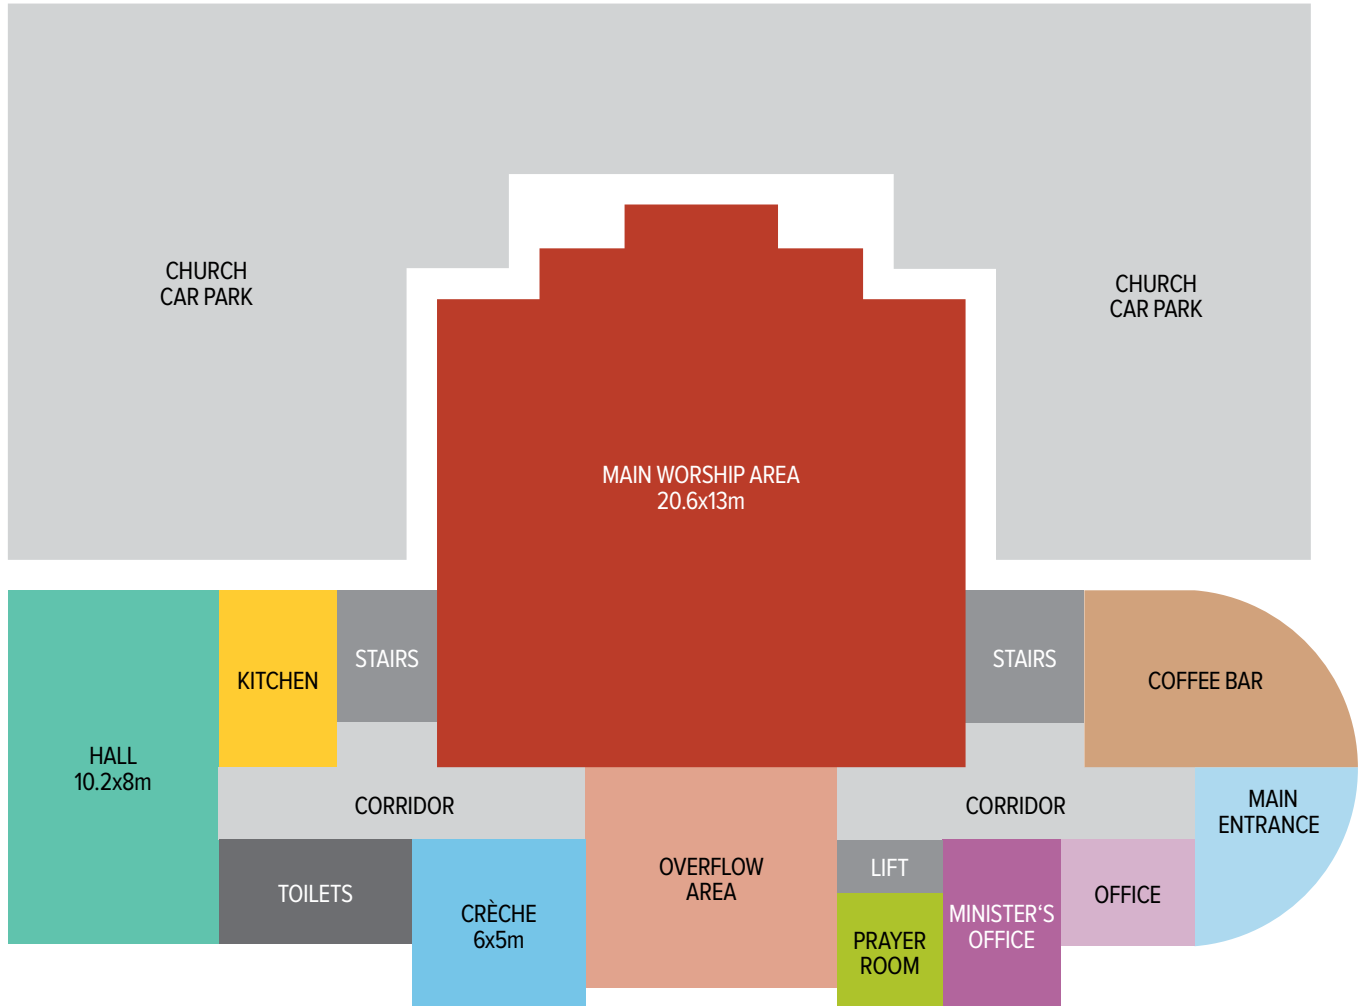

# The Church on the Heath Floor Plan\*

## GROUND FLOOR

## FIRST FLOOR

\*not to scale